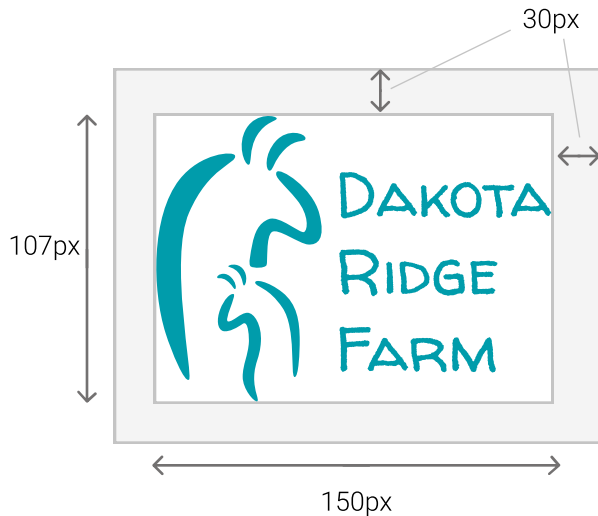

DAKOTA  
RIDGE  
FARM

STYLE GUIDE

## THE DAKOTA RIDGE FARM STORY

Dakota Ridge Farm was established in 1990 when we obtained our first llama, Dakota, as a wedding present from Gary to Katrina. Since then, many more of these regal, magical and mystical creatures have arrived.

# THE LOGO

## Primary logo

The main logo is the brand's unique llama illustration paired with the name in "Walter Turncoat" font.